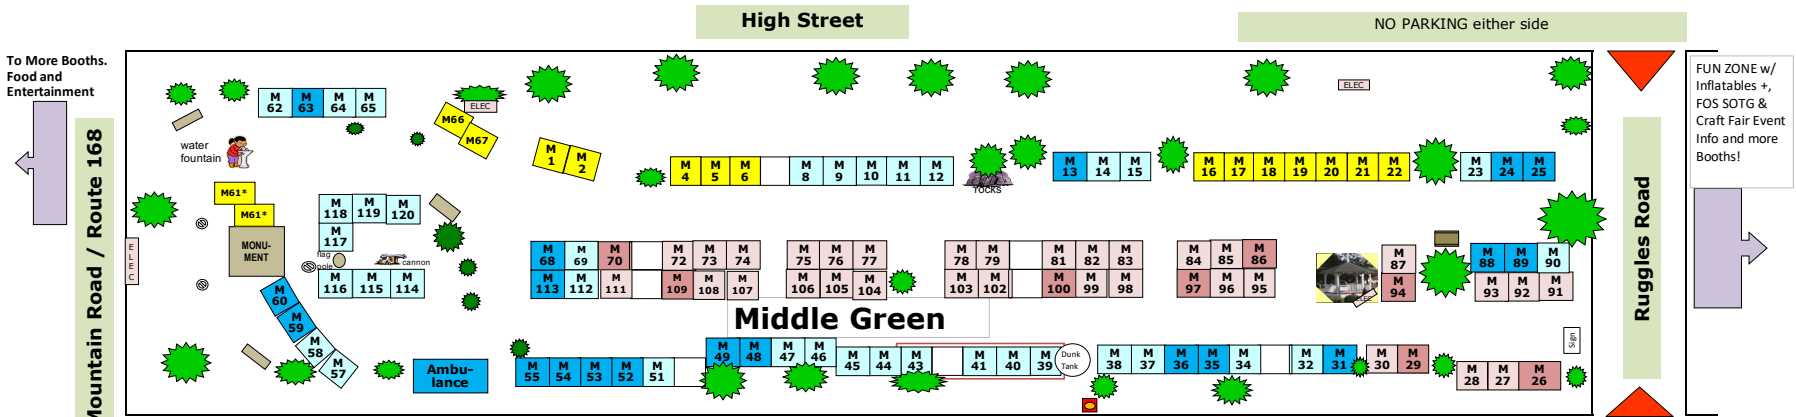

Suffield on the Green and CRAFT FAIR

Middle Green Booths

- M1
- M2
- M3 Not Available
- M4
- M5
- M6
- M7 Not Available
- M8
- M9
- M10
- M11
- M12
- M13 Friends of Newgate Prison
- M14
- M15
- M16
- M17
- M18
- M19
- M20
- M21
- M22
- M23
- M24 Suffield Regional FFA
- M25 Suffield Regional FFA
- M26 Nicki Duda
- M27
- M28
- M29 Stavalone Clay Studio
- M30

- M62
- M63 Full Circle Marshall Arts
- M64
- M65
- M66
- M67
- M68 Suffield Players
- M69
- M70 Karenoughcrafts & Boutique
- M71 Not Available
- M72
- M73
- M74
- M75
- M76
- M77
- M78
- M79
- M80 Not Available
- M81
- M82
- M83
- M84
- M85
- M86 Busy Grandmas
- M87
- M88 Suffield Co-Operative Pre-School
- M89 Suffield Co-Operative Pre-School
- M90
- M91
- M92

Note: All locations are approximate

- OPEN / FILLED Craft Fair
- OPEN / FILLED Community Booth w/ Power 12x 12 ft
- OPEN / FILLED Community Booth
- Ruggles Road closed during event

- Bench
- Picnic Table
- Tree/Bush (approx)

- * Can be a double booth
- ELEC Electrical Box
- Fire Hydrant

updated 11/14/2023