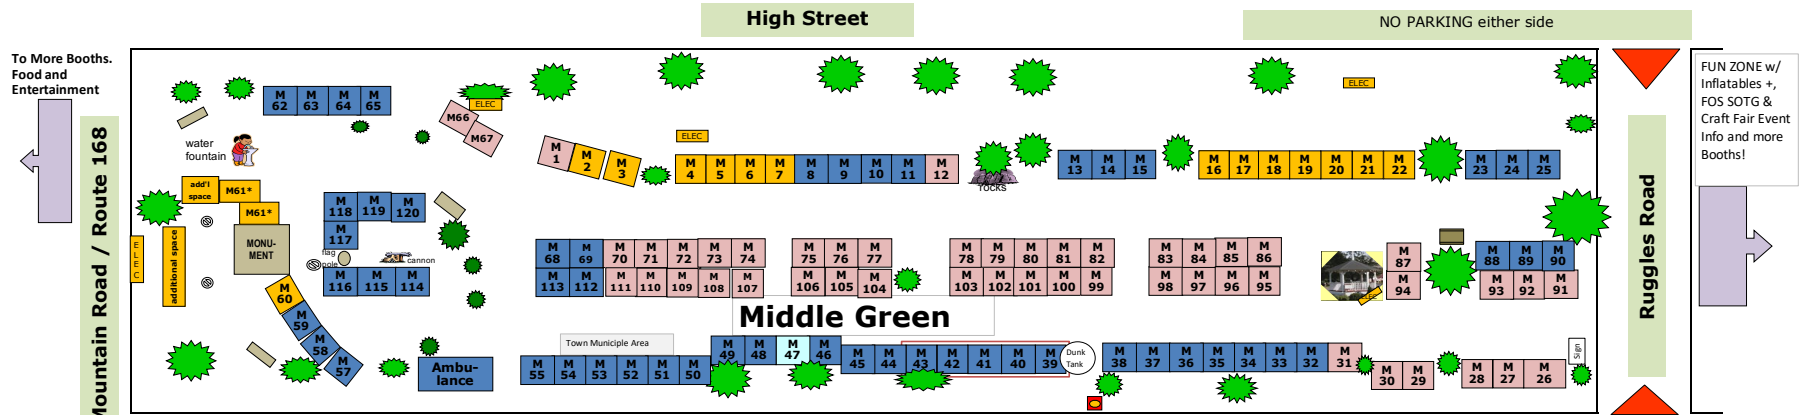

The Friends of Suffield present Suffield on the Green and CRAFT FAIR

Middle Green Booths

M1	Nutmeg Empire Ceramics
M2	Sacred Heart Parish
M3	Cara Mia Medical Spa
M4	Turning Point Wellness Center
M5	Pampered Chef - Lucy Lonning
M6	Casanova Remodeling
M7	Copperhill Church
M8	Sibbil Dwight Kent Chapter DAR
M9	Suffield Historical Society
M10	Suffield Historical Society
M11	Mary Kay Cosmetics - LeDuc
M12	On the Wing Bird Photography
M13	Friends of Old Newgate Prison
M14	Phelps Hathaway House
M15	The Network
M16	Loudin Insurance Agency
M17	Affordable Design and Décor
M18	Edward Jones
M19	CT Army National Guard
M20	Cetera Investors
M21	First Church of Christ Congregational
M22	First Church of Christ Congregational
M23	Tutor Dr. of North Central CT
M24	Suffield Regional FFA
M25	Suffield Regional FFA
M26	Niki Duda
M27	Crafty Vinyl Wives
M28	Desiree Shelanskas
M29	Lolli's Expressions
M30	Viola Vintage Artistry

Note: All locations are approximate

- OPEN / FILLED Craft Fair
- OPEN / FILLED Community Booth w/ Power 12x 12 ft
- OPEN / FILLED Community Booth
- Ruggles Road closed during event

- Bench
- Picnic Table
- Tree/Bush (approx)

- * Can be a double booth
- ELEC Electrical Box
- Restrooms
- Fire Hydrant

updated 9/9/22