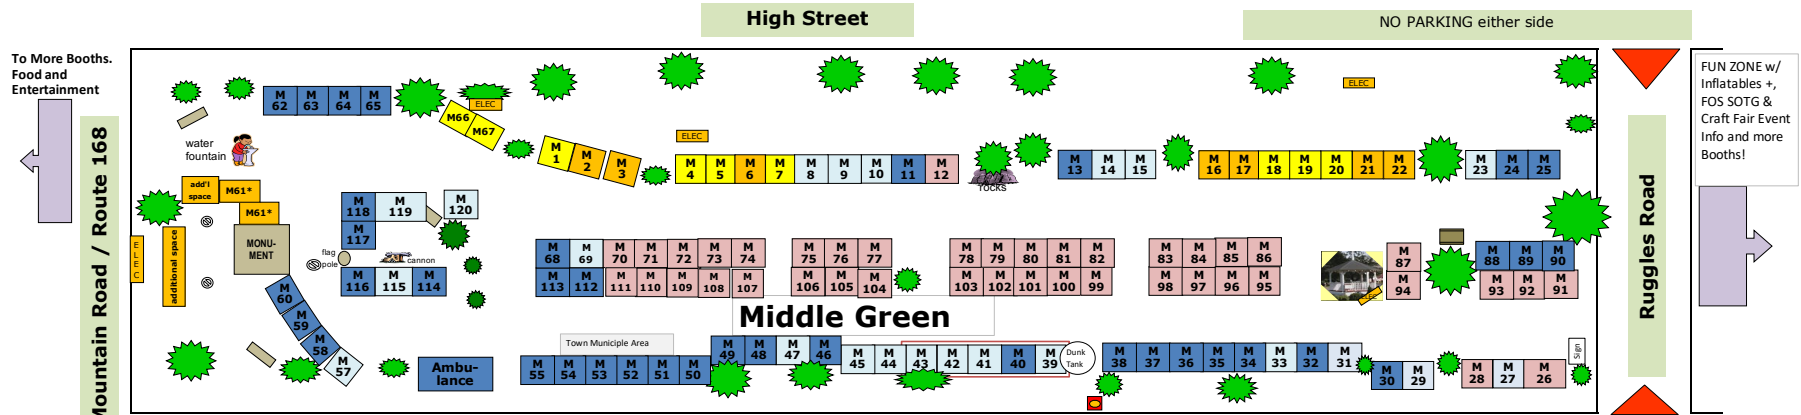

The Friends of Suffield present Suffield on the Green and CRAFT FAIR

Middle Green Booths

- M1
- M2 Sacred Heart Parish
- M3 Cara Mia Medical Spa
- M4
- M5
- M6 Casanova Remodeling
- M7
- M8
- M9
- M10
- M11 Mary Kay Cosmetics
- M12 On the Wing Bird Photography
- M13 Friends of Old Newgate Prison
- M14
- M15
- M16 Loudin Insurance Company
- M17 Affordable Design and Décor
- M18
- M19
- M20
- M21 First Church of Christ Congregational
- M22 First Church of Christ Congregational
- M23
- M24 Suffield Regional FFA
- M25 Suffield Regional FFA
- M26 Niki Duda
- M27
- M28 Valley View Acres
- M29
- M30 Suffield Tae Kwon Do

- M31
- M32 Nicholson Carmon Funeral Home
- M33
- M34 Chrisel Affordable Home Care
- M35 Conway's Kiddie Kollege
- M36 Conway's Kiddie Kollege
- M37 Suffield Garden Club
- M38 Suffield Foundation for Excellent Schools
- M39
- M40 SHS Class of 2024
- M41
- M42
- M43
- M44
- M45
- M46 Home Helpers
- M47
- M48 Suffield Community Aid
- M49 Suffield Community Aid
- M50 Town of Suffield
- M51 Town of Suffield
- M52 Suffield Fire Department
- M53 Suffield Fire Department
- M54 Suffield Police Department
- M55 Suffield Police Department
- M56 Suffield Volunteer Ambulance Association
- M57
- M58 E. Granby Cong Church Nursery School
- M59 Suffield Republican Town Committee
- M60 Suffield Republican Town Committee
- M61* Cub Scout Pack 266

Note: All locations are approximate

□ OPEN / FILLED Craft Fair

□ OPEN / FILLED Community Booth w/ Power 12x 12 ft

□ OPEN / FILLED Community Booth

▲ Ruggles Road closed during event

▭ Bench

▭ Picnic Table

● Tree/Bush (approx)

* Can be a double booth

ELEC Electrical Box

Restrooms

FIRE Fire Hydrant

updated 8/5/22