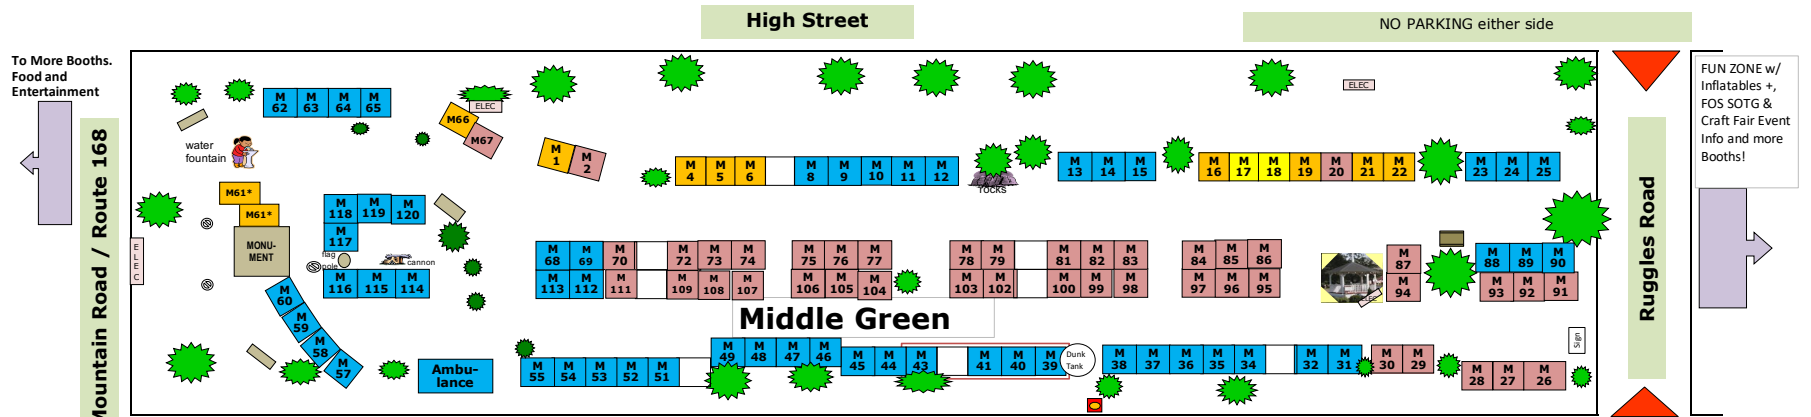

Note: All locations are approximate

- OPEN / FILLED Craft Fair
- OPEN / FILLED Community Booth w/ Power 12x 12 ft
- OPEN / FILLED Community Booth
- Ruggles Road closed during event

- Bench
- Picnic Table
- Tree/Bush (approx)