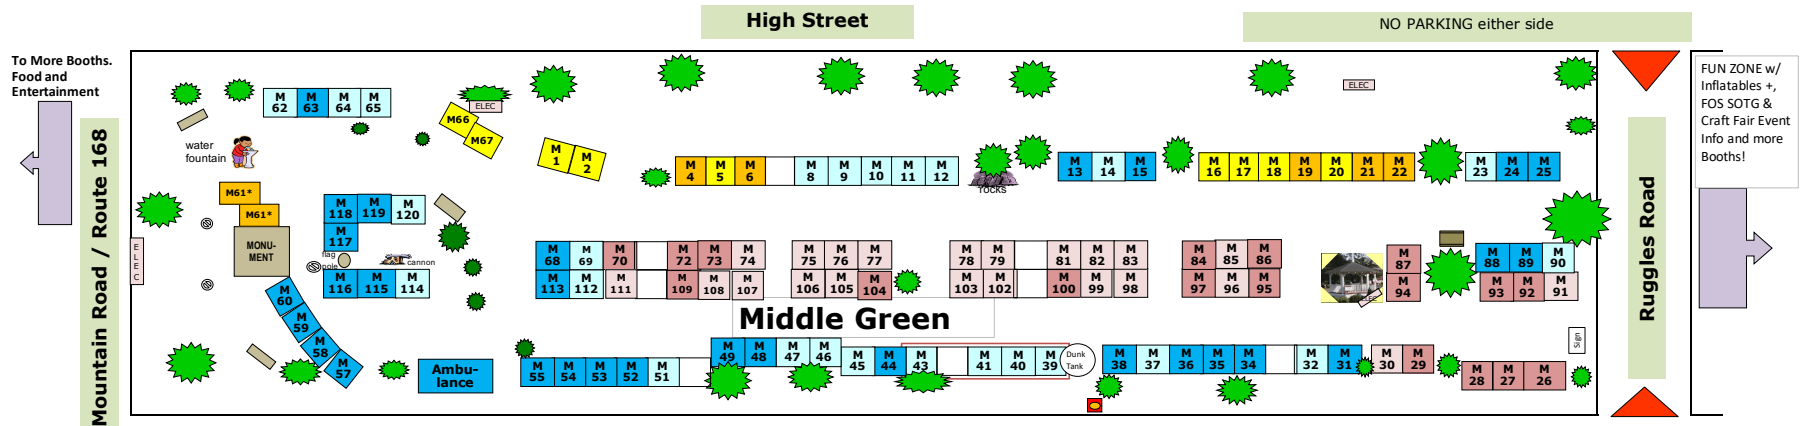

Suffield on the Green and CRAFT FAIR

Middle Green Booths

- M1
- M2
- M3 Not Available
- M4 Ferrari Lawn and Landscape, LLC
- M5
- M6 Casanova Remodeling LLC
- M7 Not Available
- M8 West Suffield Congregational Church
- M9
- M10
- M11
- M12
- M13 Friends of Newgate Prison
- M14
- M15 The Network Against Domestic Abuse
- M16
- M17
- M18
- M19 Edward Jones
- M20
- M21 First Church of Christ Cong. Suffield
- M22 First Church of Christ Cong. Suffield
- M23
- M24 Suffield Regional FFA
- M25 Suffield Regional FFA
- M26 Nicki Duda
- M27 Crafty Vinyl Wives
- M28 The Hip Witch Shop
- M29 Stavalone Clay Studio
- M30

- M31 Suffield Tae Kwan DO
- M32
- M33 Not Available
- M34 Christie's Affordable Home Care
- M35 Conway's Kiddie Kollege
- M36 Conway's Kiddie Kollege
- M37
- M38 Suffield Garden Club
- M39
- M40
- M41
- M42 Not Available
- M43
- M44 Trees for Suffield Initiative
- M45
- M46
- M47
- M48 Sufield Community Aid
- M49 Sufield Community Aid
- M50 Not Available
- M51
- M52 Suffield Fire Department
- M53 Suffield Fire Department
- M54 Suffield Police
- M55 Suffield Police
- M56 Suffield Volunteer Ambulance Association
- M57 Sustainable Suffield
- M58 East Granby Congregational Church Nursery School
- M59 Republican Town Committee
- M60 Republican Town Committee
- M61* Cub Scout Pack #266

Note: All locations are approximate

- OPEN / FILLED Craft Fair
- OPEN / FILLED Community Booth w/ Power 12x 12 ft
- OPEN / FILLED Community Booth
- Ruggles Road closed during event
- Bench
- Picnic Table
- Tree/Bush (approx)
- * Can be a double booth
- ELEC Electrical Box
- Fire Hydrant