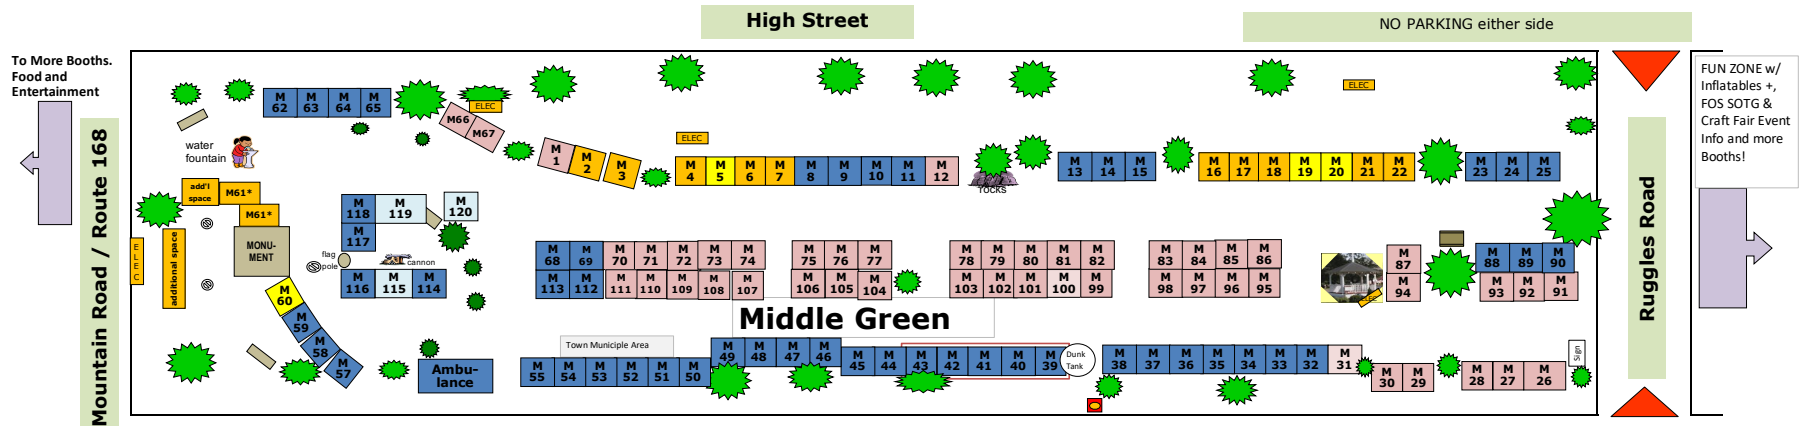

The Friends of Suffield present Suffield on the Green and CRAFT FAIR

Middle Green Booths

M1	Nutmeg Empire Ceramics
M2	Sacred Heart Parish
M3	Cara Mia Medical Spa
M4	Turning Point Wellness Center
M5	
M6	Casanova Remodeling
M7	Copperhill Church
M8	Sibbil Dwight Kent Chapter DAR
M9	Suffield Historical Society
M10	Suffield Historical Society
M11	Mary Kay Cosmetics
M12	On the Wing Bird Photography
M13	Friends of Old Newgate Prison
M14	Phelps Hathaway House
M15	The Network
M16	Loudin Insurance Company
M17	Affordable Design and Décor
M18	Edward Jones
M19	
M20	
M21	First Church of Christ Congregational
M22	First Church of Christ Congregational
M23	Tutor Dr. of North Central CT
M24	Suffield Regional FFA
M25	Suffield Regional FFA
M26	Niki Duda
M27	Crafty Vinyl Wives
M28	Valley View Acres
M29	Lolli's Expressions
M30	Viola Vintage Artistry

Note: All locations are approximate

- OPEN / FILLED Craft Fair
- OPEN / FILLED Community Booth w/ Power 12x 12 ft
- OPEN / FILLED Community Booth
- Ruggles Road closed during event

- Bench
- Picnic Table
- Tree/Bush (approx)

- * Can be a double booth
- Electrical Box
- Restrooms
- Fire Hydrant

updated 8/18/22